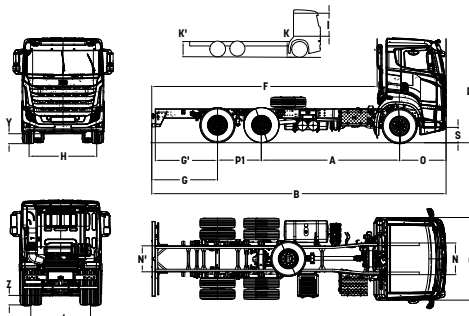

Steel, 8mm

STANDARD ACCESSORIES

Manually Operated Digital Air Conditioner (6 kW)

Radio/MP3/Bluetooth (1DIN)

2 USB + Cigarette Lighter (Driver Side)

2 USB + 12V (Passenger Side), 1 USB (Multimedia)

4 Points Independent Air Cab Suspension

Cruise Control

Electrically Operated and Heated Side Mirrors

Adjustable Steering Column

Mechanically Operated Sunroof

Electronic Brake System (EBS)

Electronic Stability Control (ESC)

Lane Departure Warning System (LDWS)

Immobilizer

Single Key with Remote Control and Central Locking

Differential Lock

Digital Tachograph

Electrically Operated Windows

Air Suspended Driver Seat

Adjustable Driver Seat Armrest

Seat Headrest

Seatbelt Sensor (Driver)

Driver and Passenger Sun Visor

Active Emergency Brake System (AEBS)

Spare Wheel

Front Fog Lamps

Electrically Operated Headlight Leveling

Lamp Under Hood

Lamp Under Cab

Tyre Inflation Valve

Body Structure Module

Pad Wear Indicator

1 (Driver) + 2 (Passenger) Seat Configuration

Hill-holder Assist

Tag Axle Lifting System

OPTIONAL ACCESSORIES

7" Multimedia Display

ADR Package

Retarder

Refrigerator (55lt)

Driver Seat with Air Operated Back Support

Heated Driver Seat

Adjustable Passenger Seat Armrest

Fleet Management System Socket and Module

Roof Spoiler

Tire Pressure Monitoring System

Electric Cab Lift

Aluminum Rim

Transmission PTO

Front Dust Protection

315/60 Tyre Option

315/70 Tyre Option

DIMENSIONS (mm)

A: Wheelbase	4250	H: Front Track	2083
B: Overall Length	9065	J: Rear Track	1838
C: Overall Width (Excluding Mirrors)	2545	S: First Step Height	525
D: Overall Height	3300	R: Inner Width	2155
F: Useful Chassis Length	6921	K: Chassis Height	1166
I: Inner Height	1670	P1: 2. and 3. Axle Distance	1350
(Tunnel Height: 190)			
O: Front Overhang	1440		
G: Rear Overhang	1915		

WEIGHTS (kg)

	TECHNICAL	LEGAL	KERB WEIGHTS (kg)	
MAXIMUM WEIGHT LOADED FRONT AXLE	7500	7500	1. AXLE	4383
MAXIMUM WEIGHT LOADED REAR AXLE	13000+9000	10500+7500	2. AXLE	2078
GROSS VEHICLE WEIGHT	25000	25000	3. AXLE	1453
			TOTAL	7914*

Y247 Z256 (Loaded)

[O] Options [S] Standard

All visuals, dimensions, characteristics and equipment are for information purposes only they are not contractual. BMC reserves the right to modify them without prior warning (February 2021).

BMC OTOMOTİV SANAYİ VE TİCARET A.Ş.

Fabrika, Satış ve Pazarlama Kemalpaşa Caddesi No:288 Pınarbaşı 35060 Bornova / İZMİR TÜRKİYE

444 9 262

bmcugra.com